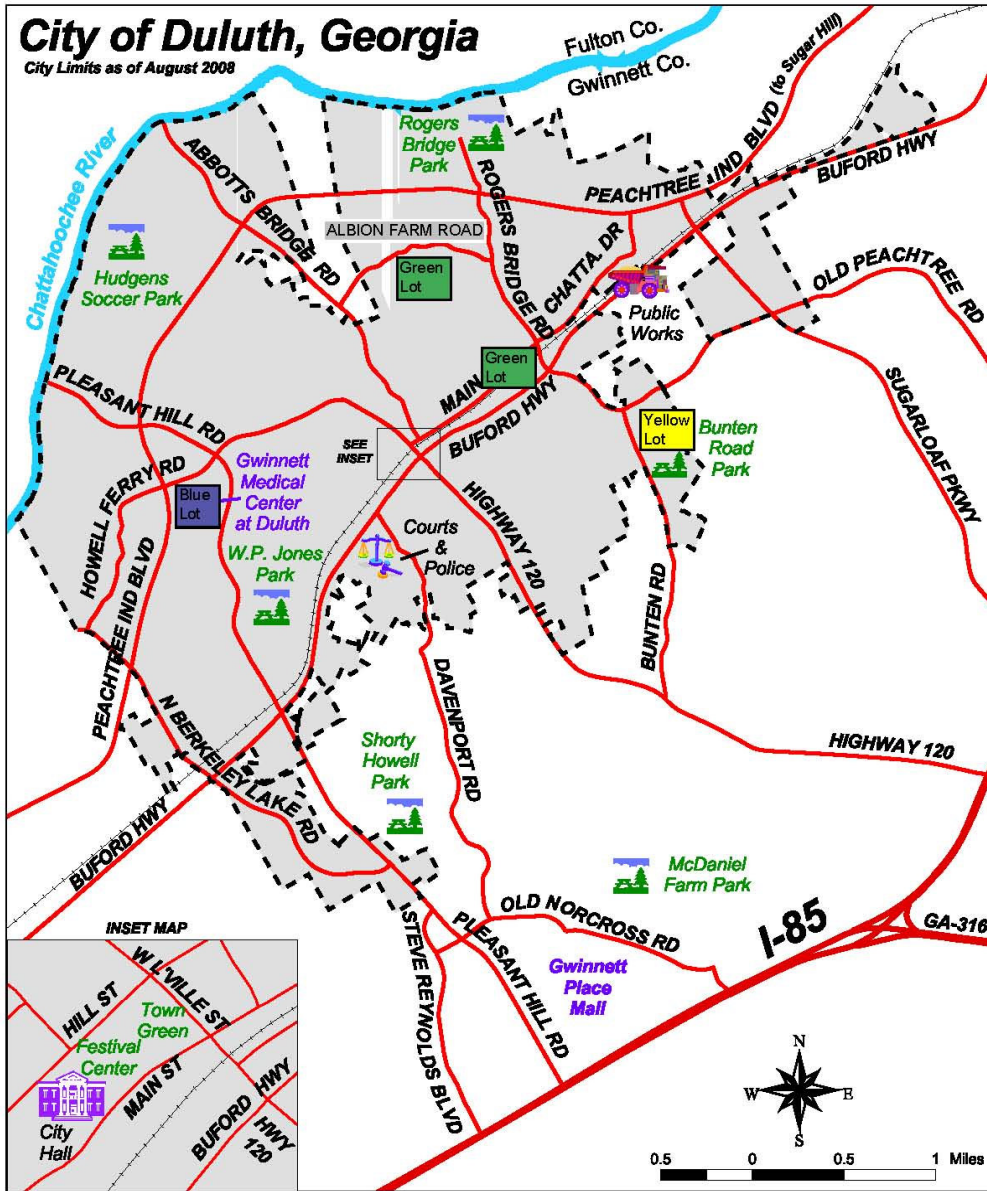

## Shuttle Information

To avoid stress, park offsite from the Festival at one of the following designated lots and take the free shuttle.

Shuttle	Parking Lot	Festival Stop
Blue	<b>Glancy Outpatient Building</b> 3855 Pleasant Hill Road	<b>Monarch School</b> 3057 Main St.
Green	<b>Chattahoochee Elementary School</b> 2930 Albion Farm Rd.	
	<b>Gwinnett Community Bank</b> 2775 Buford Hwy.	
Yellow	<b>Mason Elementary School</b> 3030 Bunten Rd.	

Hours (shuttles run every 15 minutes)		
Day	From	To
Saturday	8:00 A.M.*	7:00 P.M.
	*Important: From 9:45 A.M. to 12:00 P.M. Hwy. 120 will be closed for the Parade; shuttles do <i>not</i> run during the Parade.	
Sunday	10:00 A.M.	6:00 P.M.